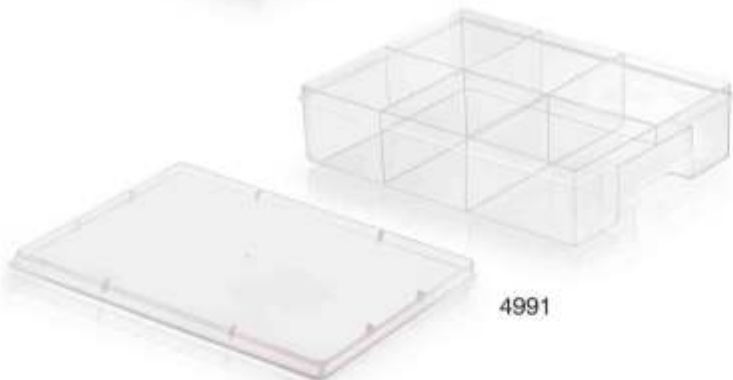

499

775

4991