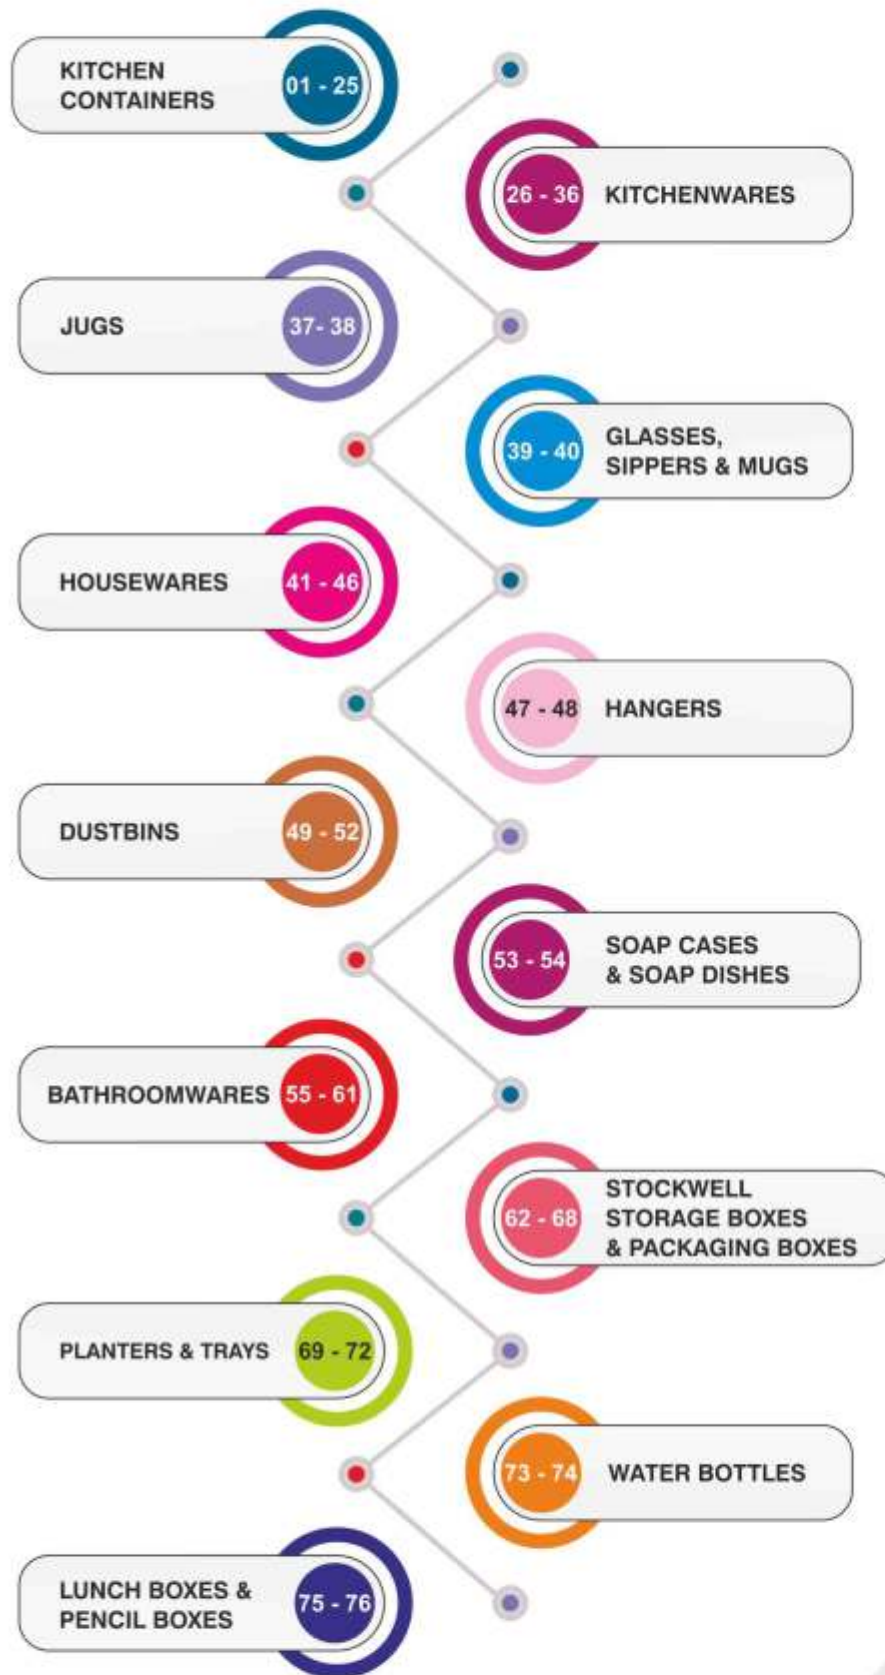

CONTENTS

- Product design / colour / print may change as per emerging trends.
- Dimensions and capacities are approximate.
- Images are not to scale.

Food Grade

Non Toxic Plastic

Freezer Safe

Dishwasher Safe

Microwave Safe without Lid

Recyclable