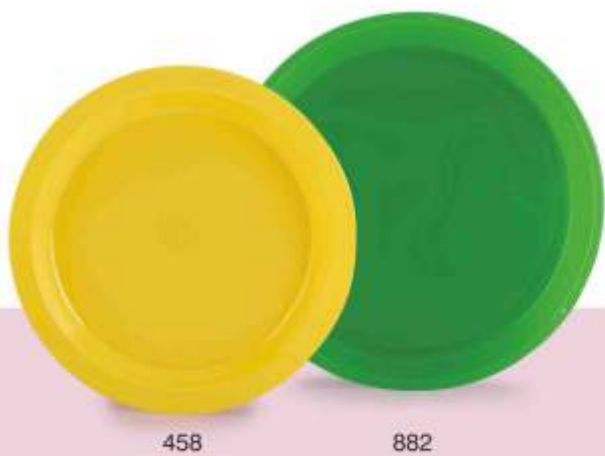

772

814

5571

557

5572

721

Item No	Item Name
721	Measuring Spoon Set Of 7 Pcs
814	Party Spoon (48 Pcs)
5571	Spoon Only 12 Pcs
557	Fork & Spoon - 6 Pairs
5572	Fork Only 12 Pcs
8884	Salad Fork & Spoon Only

8884

Item No	Item Name
761	Micro Plate (S) 8"
762	Micro Plate (M) 10.5"
863	Micro Plate (B) 11.5"

KITCHENWARES

Item No	Item Name	Size (L X B)
816	Corelle Plate (S)	190 X 190 MM
817	Corelle Plate (B)	265 X 265 MM
471	Picnic Plate 5"	